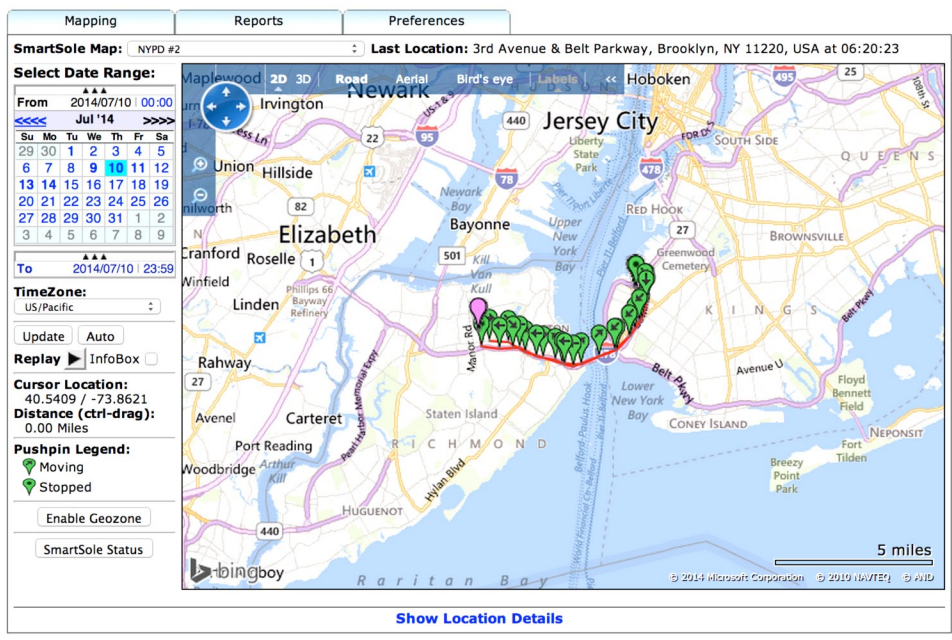

GTX Corp Monitoring Portal